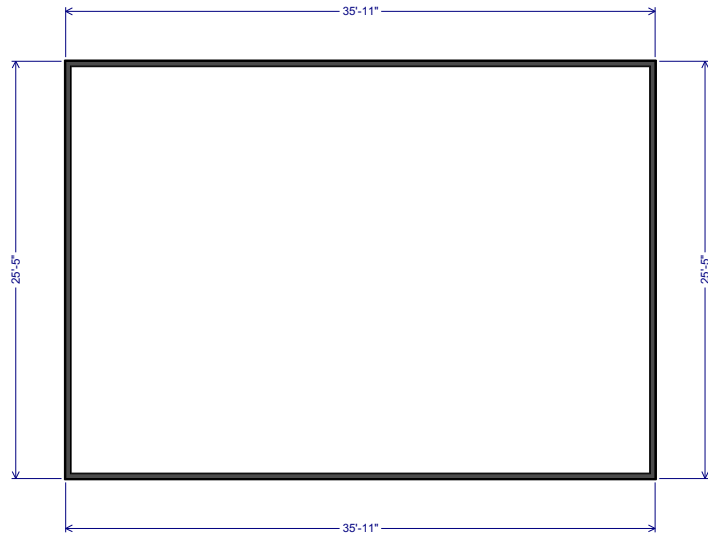

215 TACHE AVE NW, CALGARY, AB
MAIN - 912.78 Sq.ft. / 84.80 m2
RMS TOTAL - 912.78 Sq.ft. / 84.80 m2
BASEMENT - 912.78 Sq.ft. / 84.80 m2
*FINISHED TOTAL - 715.42 Sq.ft. / 66.46 m2

SERGHEI CICALA
CEBNTURY 21 POWER REALTY
403.370.3335
CICALASERGHEI@GMAIL.COM
AUGUST 6, 2019

DETACHED SINGLE FAMILY

*RECA RMS MEASUREMENTS ARE TAKEN TO EXTERIOR FOUNDATION

BASEMENT

MAIN LEVEL