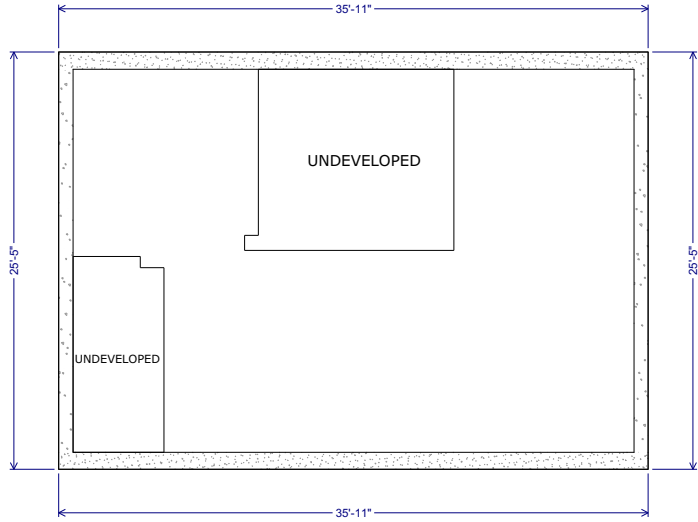

215 TACHE AVE NW, CALGARY, AB
MAIN - 912.78 Sq.ft. / 84.80 m2
RMS TOTAL - 912.78 Sq.ft. / 84.80 m2
BASEMENT - 912.78 Sq.ft. / 84.80 m2
*FINISHED TOTAL - 715.42 Sq.ft. / 66.46 m2

SERGHEI CICALA
CEBNTURY 21 POWER REALTY
403.370.3335
CICALASERGHEI@GMAIL.COM
AUGUST 6, 2019

DETACHED SINGLE FAMILY

*RECA RMS MEASUREMENTS ARE TAKEN TO EXTERIOR FOUNDATION

BASEMENT

MAIN LEVEL